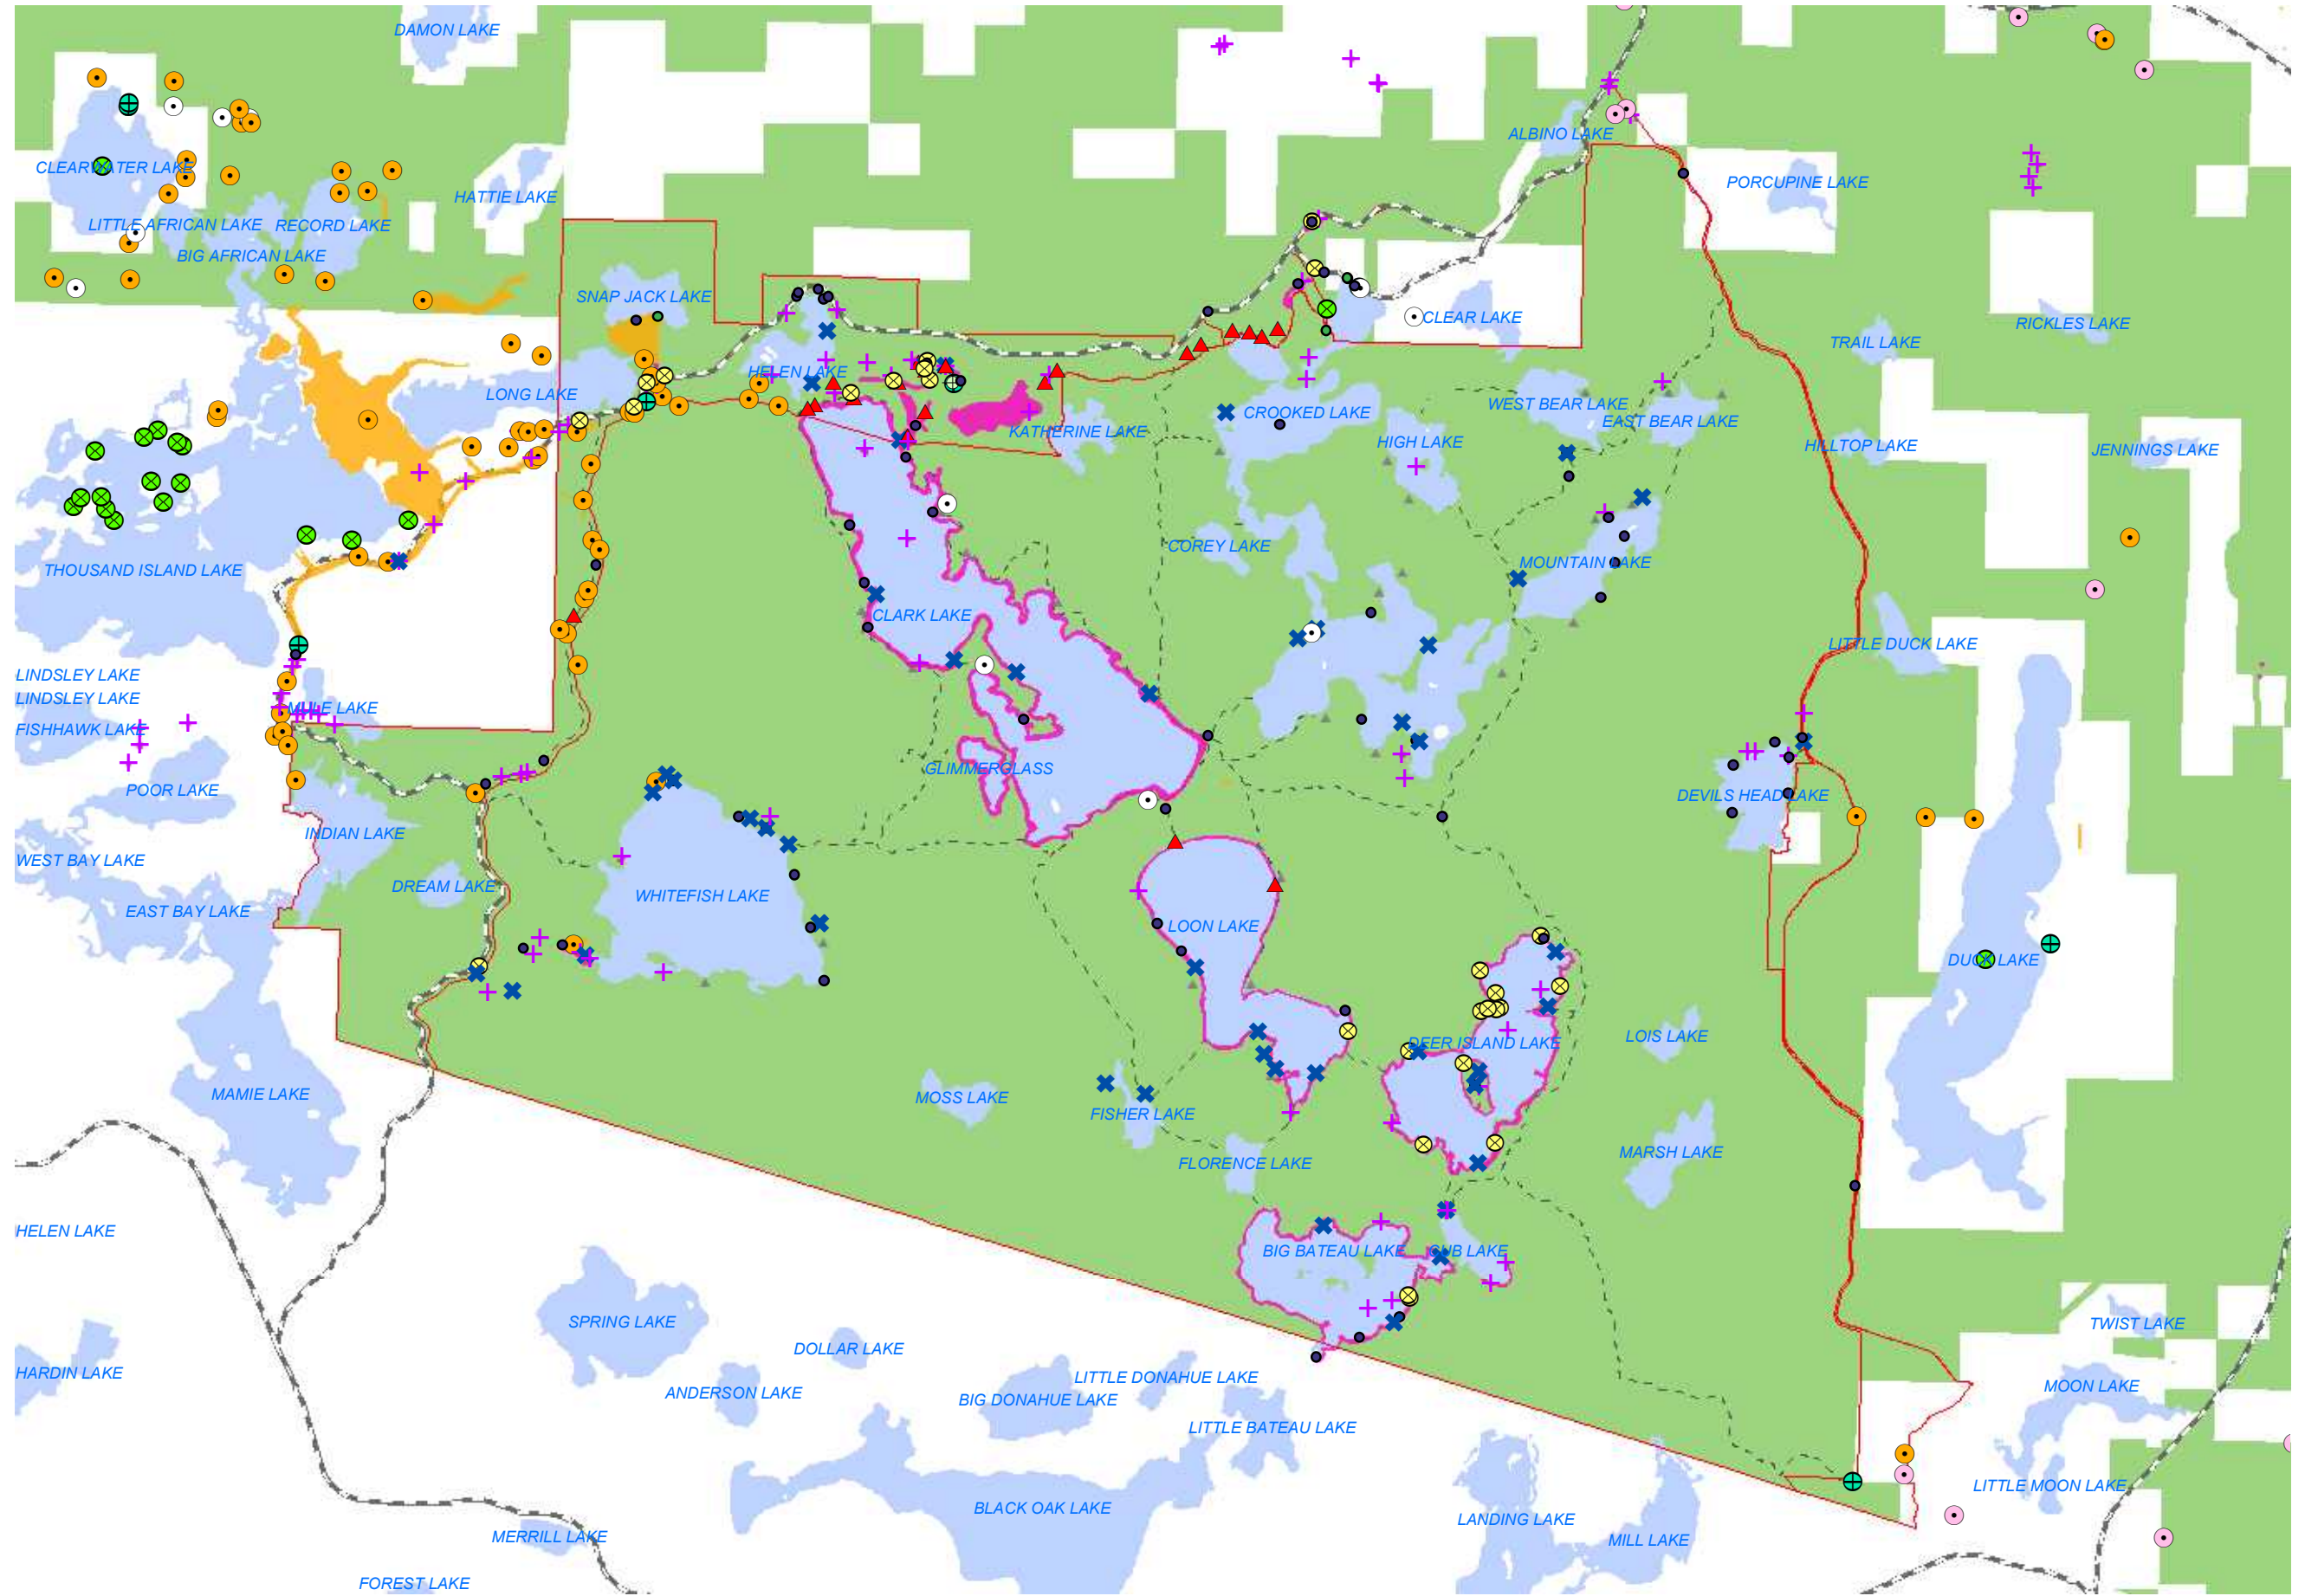

Sylvania Wilderness: Invasive Plant Sites

Non-native plants

- Aegopodium podagraria
- Alliaria petiolata
- Berberis thunbergii
- Centaurea maculosa
- Cirsium arvense
- Cirsium palustre
- Cirsium vulgare
- Lathyrus sylvestris
- Lonicera sp. (exotic)
- Myosotis scorpioides
- Myriophyllum spicatum
- Polygonum cuspidatum
- Tanacetum vulgare

Large infestations

- Japanese barberry
- European swamp thistle
- wilderness_campsites
- Sylvania trails
- Paved road
- Sylvania & perimeter
- Lake
- National Forest land